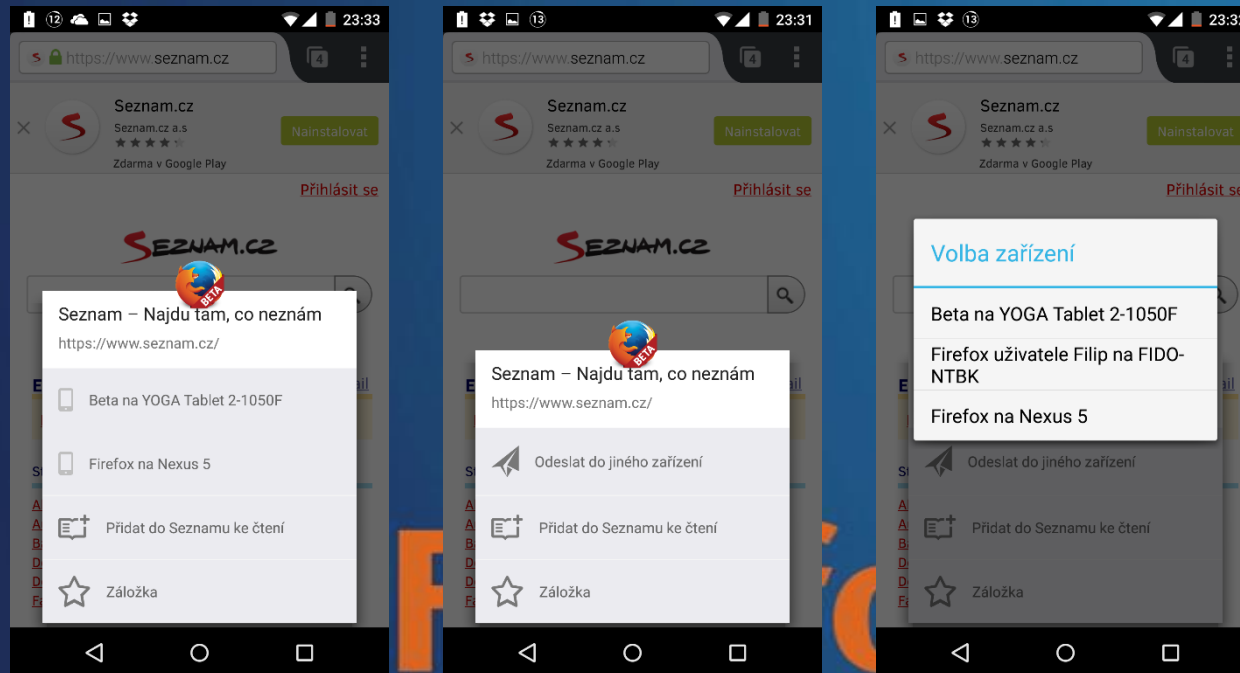

Firefox for Android

Firefox

My contribution

- Fixing Bug number: 1122977
- Change number of shown synced devices in the share overlay list depending on device size

Building Fenec

- Build Fenec = Build(Fenec+Gecko)
- Building on Windows = impossible
 - > Linux Virtual Machine (2 hours then Out of Memory)