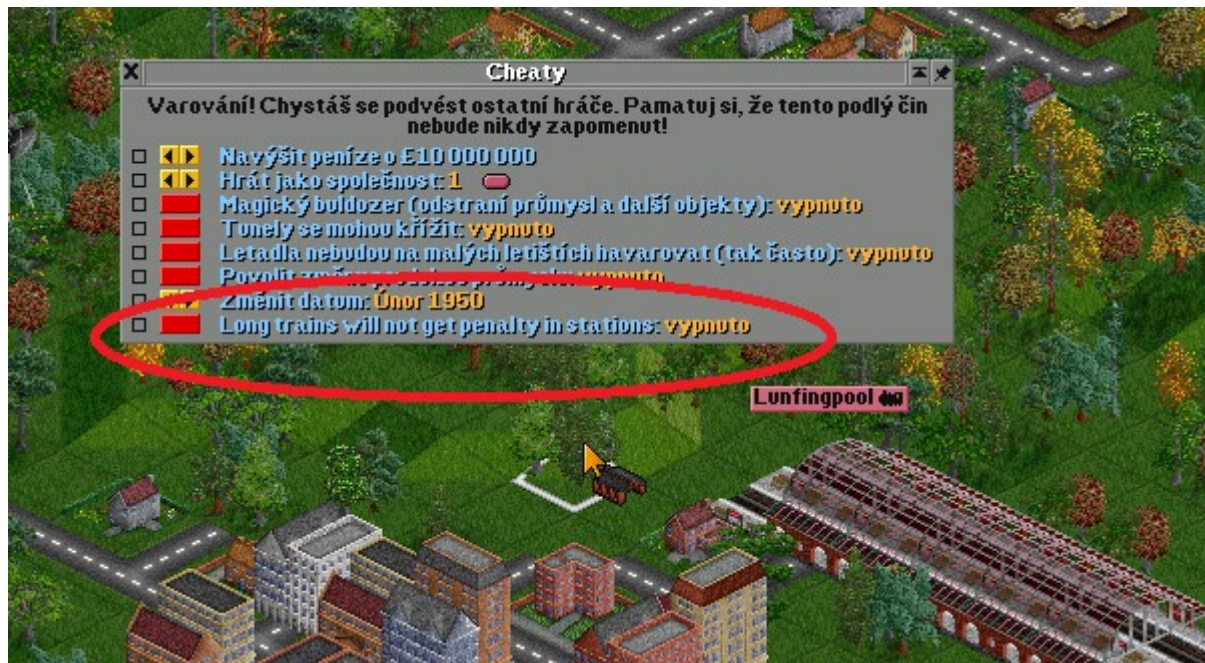

# What I have done

- New cheat disabling penalty for loading of oversized trains
- Cheats are allowed only in singleplayer

# Result

- My commit has been marked as rejected because that mode removes challenging part of the game