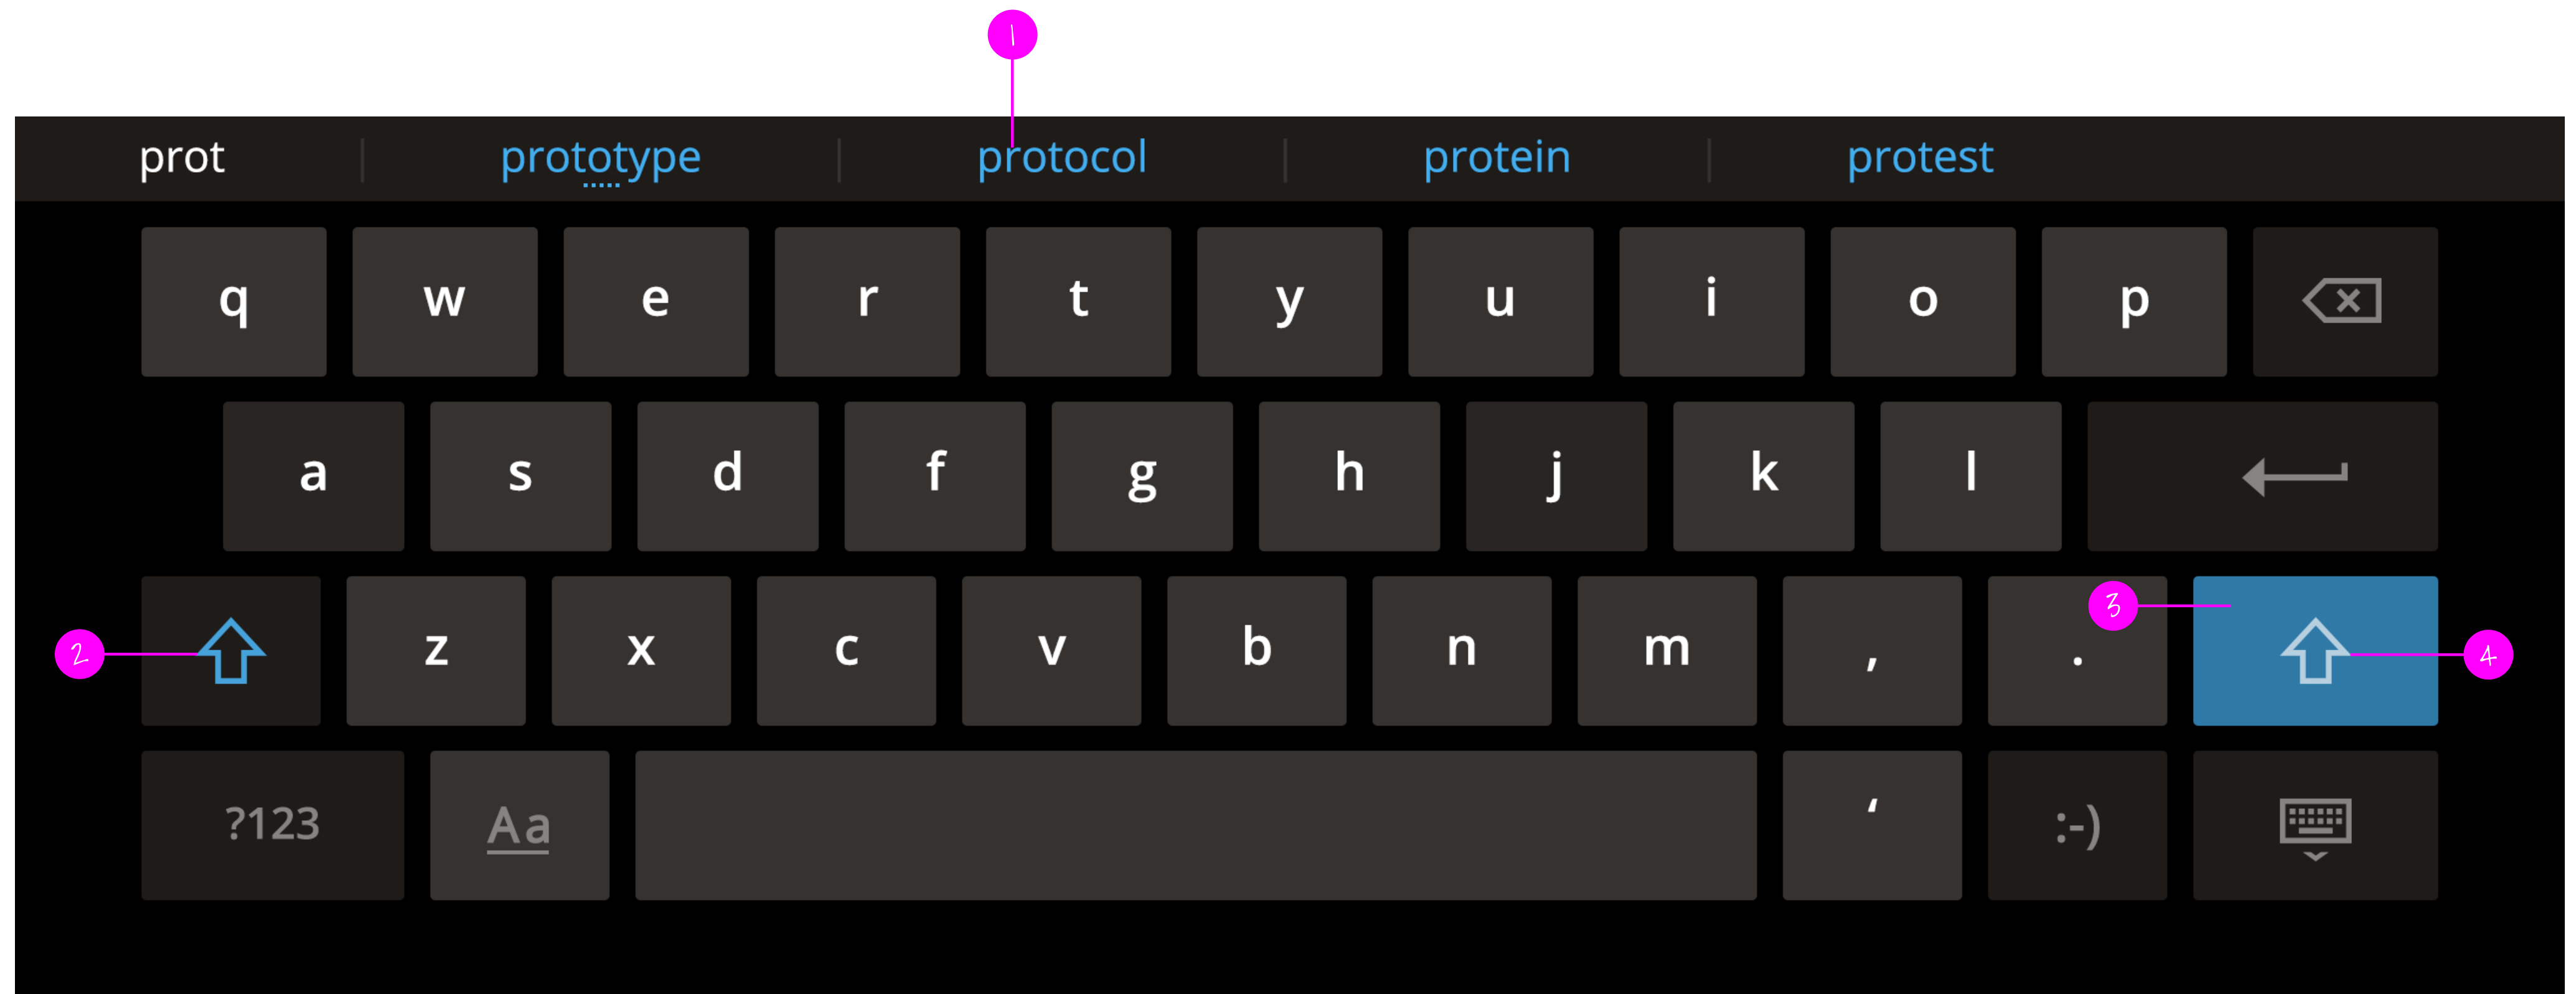

Virtual Keyboard: Color customization

1. Word candidate text
color #43adee

3. Caps lock Key
color #2f79a7

2. Shift case Icon
color #43adee

4. Caps lock Icon
color #b6d0e0